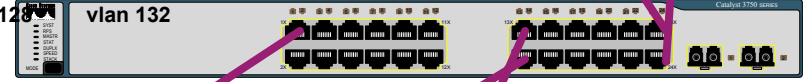

SEA/Westin
ASR1Ks
2012.06.19

dum0.sea

vlan 128 vlan 132

sw2.sea
Cisco
c3750g-24ps
147.28.0.246/24

sw0.sea
Cisco
c3750g-24ps
147.28.0.253/24

r2.sea
Cisco ASR1001
147.28.7.6/32
2001:418::7:6/128

147.28.0.10/24
2001:418::10/64